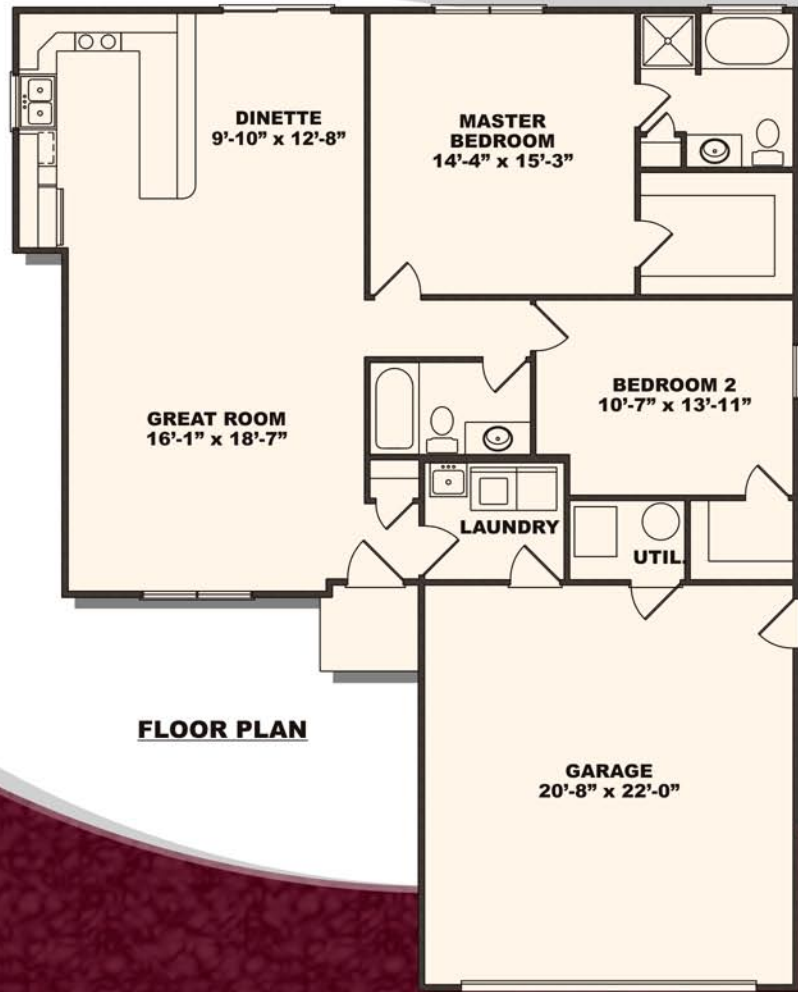

Walden

SQUARE FOOTAGE

1299

DACATH

DEVELOPMENT

www.dacathdevelopment.com

Ph: 330-678-5058 Fax: 330-678-0279

This brochure is for illustrative purposes and may show optional features.
All room sizes are approximate.